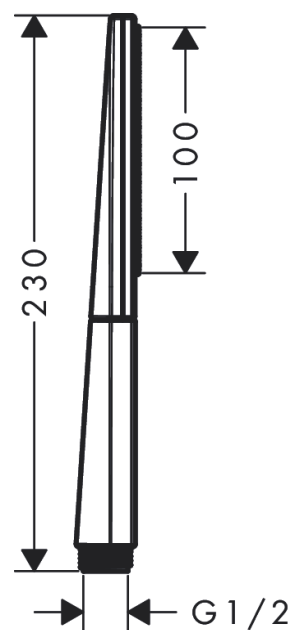

Rainfinity

Baton hand shower 100 1jet EcoSmart

Surfaces: **Brushed Bronze** Article Number: **26867140**

Description

product features

- shower head size: 100 mm
- spray type: PowderRain
- spray disc surface: graphite
- maximum flow rate at 3 bar: 9 l/min
- minimum flow pressure: 1 bar
- with internal water conduction
- rinseable screen seal
- connection thread G 1/2
- connection dimension: DN15
- suitable for continuous flow water heaters

Technology

Design awards

reddot award 2019
best of the best

Product image

Scale drawing

Flowchart

The consumption was measured in combination with the appropriate fittings (thermostat/mixer/in-wall valve) to reflect actual application in practice.

Rainfinity
Baton hand shower 100 1jet EcoSmart
Surfaces: **Brushed Bronze** Article Number: **26867140**

Exploded Drawing

Year of production: >01/21

Rainfinity
Baton hand shower 100 1jet EcoSmart
 Surfaces: **Brushed Bronze** Article Number: **26867140**

Spare part list

Year of production: >01/21

Pos.	Description	Article Number	Price	PU
1	flow limiter (9 l/min)	95659000	-	1
2	filter	92672000	-	1
3	seal	98058000	-	1