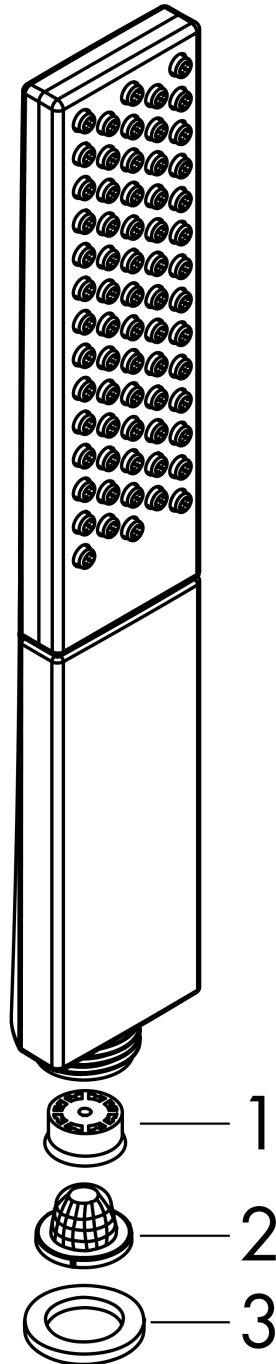

Rainfinity

Baton hand shower 100 1jet EcoSmart

Surfaces: **Brushed Bronze** Article Number: **26867140**

Description

product features

- shower head size: 100 mm
- spray type: PowderRain
- spray disc surface: graphite
- maximum flow rate at 3 bar: 9 l/min
- minimum flow pressure: 1 bar
- with internal water conduction
- rinseable screen seal
- connection thread G 1/2
- connection dimension: DN15
- suitable for continuous flow water heaters

Technology

Design awards

reddot award 2019
best of the best

Product image

Scale drawing

Flowchart

The consumption was measured in combination with the appropriate fittings (thermostat/mixer/in-wall valve) to reflect actual application in practice.

Rainfinity
Baton hand shower 100 1jet EcoSmart
Surfaces: **Brushed Bronze** Article Number: **26867140**

Exploded Drawing

Year of production: >01/21

Rainfinity
Baton hand shower 100 1jet EcoSmart
 Surfaces: **Brushed Bronze** Article Number: **26867140**

Spare part list

Year of production: >01/21

Pos.	Description	Article Number	Price	PU
1	flow limiter (9 l/min)	95659000	-	1
2	filter	92672000	-	1
3	seal	98058000	-	1