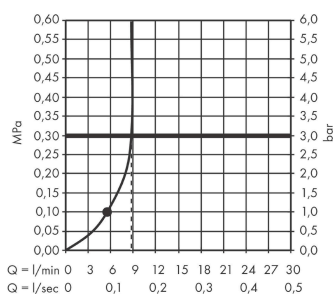

Rainfinity

Baton hand shower 100 1jet EcoSmart

Surfaces: **Brushed Bronze** Article Number: **26867140**

Description

product features

- shower head size: 100 mm
- spray type: PowderRain
- spray disc surface: graphite
- maximum flow rate at 3 bar: 9 l/min
- minimum flow pressure: 1 bar
- with internal water conduction
- rinseable screen seal
- connection thread G 1/2
- connection dimension: DN15
- suitable for continuous flow water heaters

Technology

Design awards

reddot award 2019
best of the best

Product image

Scale drawing

Flowchart

The consumption was measured in combination with the appropriate fittings (thermostat/mixer/in-wall valve) to reflect actual application in practice.